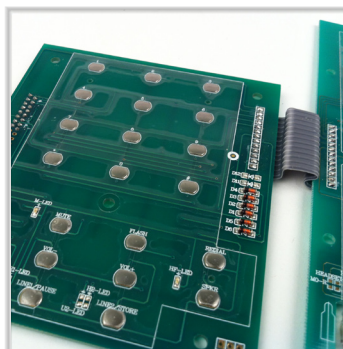

ProGard™ Keyboard

Our unique internal keyboard application provides far greater moisture protect and reliability.